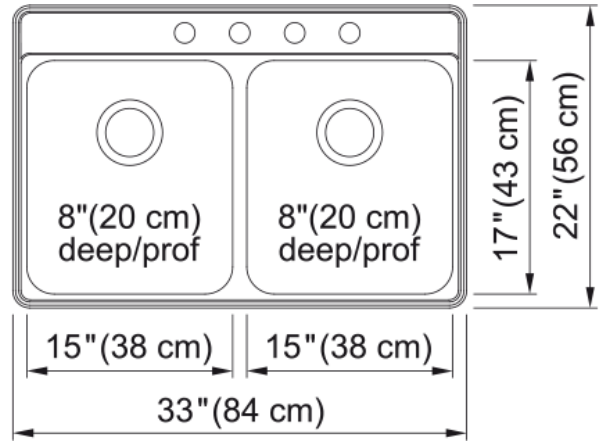

Creemore Drop In Sink CDLA3322-8-4CBN | 101.0599.974

Technical Data

Aspect

Sink type	Sink
Type of material	Stainless steel
Number of bowls	2
Color	Steel
Surface finish	Diamond

Product Dimensions

Exterior size: right to left	33
Exterior size: front to back	22
Large bowl size: right to left	15
Large bowl size: front to back	17
Large bowl: depth	8
Small bowl size: right to left	15
Small bowl size: front to back	17
Small bowl: depth	8

Installation

Minimum cabinet size	36"

Product specifications

Installation type	Topmount / drop in
Drain hole	3 1/2"
Position of drainer	No drainer

Product identification

Product brand	Kindred
Collection	Creemore
Certified by	IAPMO

Features

Drainers number	No drainer
Product reversibility	No